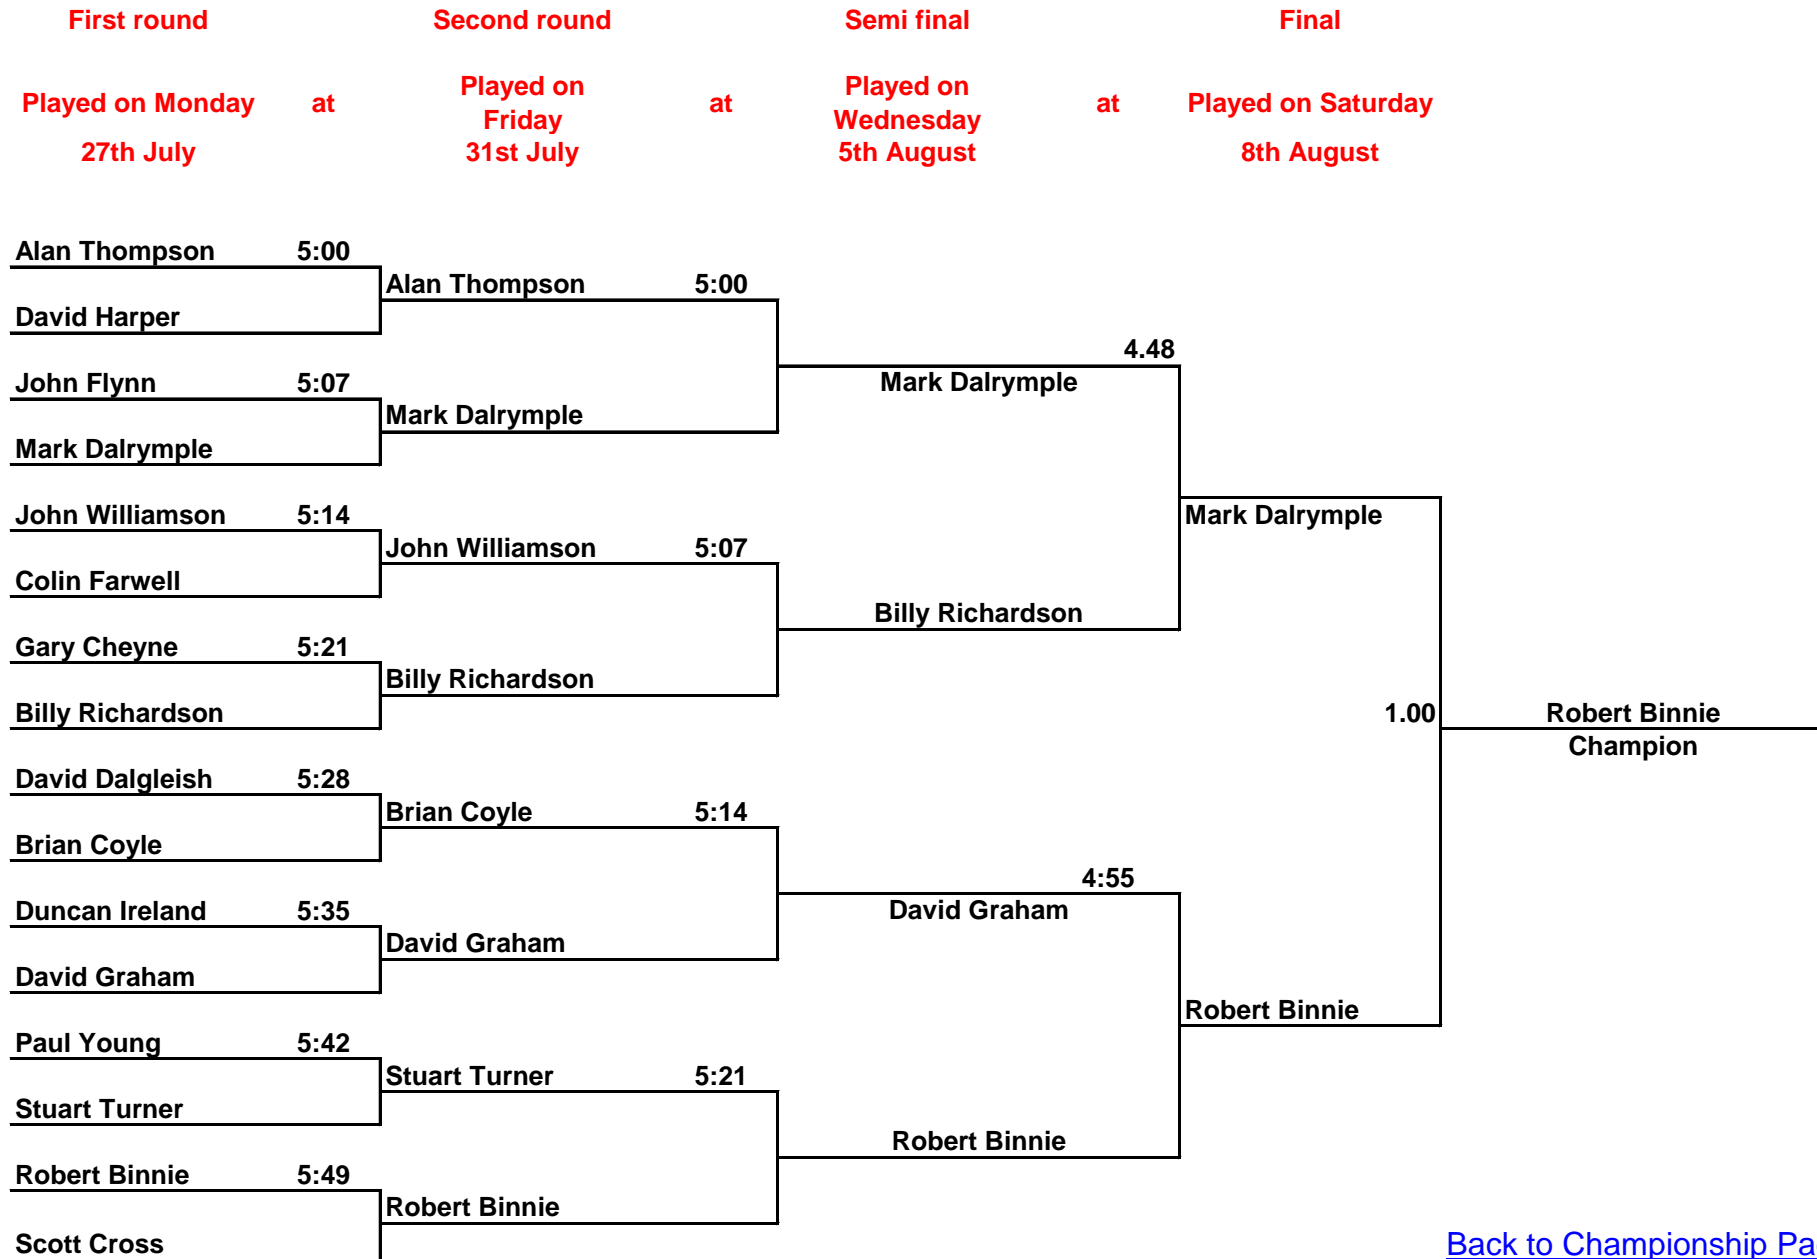

Lochend Club Championship 2015

A Section

[Back to Championship Page](#)