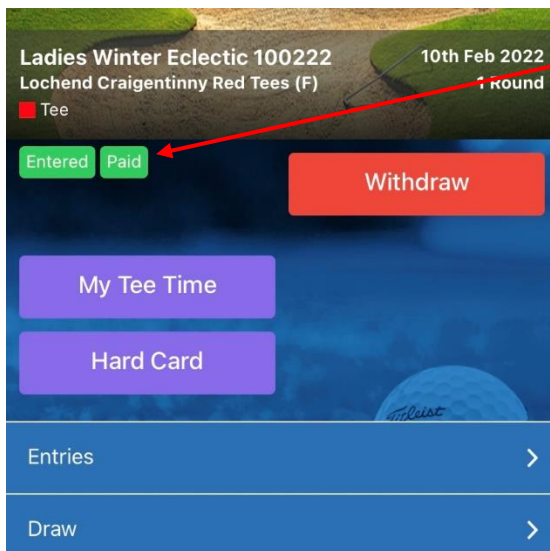

LOCHEND LADIES OPEN 2022

Players Information

- Welcome to the return of the Lochend Ladies Open.
There are a few changes in how to enter this event, noted in this information pack for you.
- Entry is available via the Scottish Golf App (“Opens” section).
The [Online Entry Form](#) (on our web site) should also be completed as it will collect all the mandatory information and it will automatically be sent to Lochend GC.
- Alternatively, you may choose to send your entry form (along with the cheque) direct to Lochend Ladies Secretary (Hard Copy Entry Forms available on SG App or on [Lochend Web Site](#)).
We will do our best to accommodate your preferred tee-time between 10:30 and 13:30.
- Entry fee (£15) including Sweeps Payable via online banking (sort code: 801831 account No: 00397856) stating your first initial and Surname on the reference section.
Alternatively you may send a cheque via post to Ladies Secretary (along with entry form)
Once payment has been received your status (viewed on the SG App) will show “Paid”

When non-members enter, they will be given a guest status at Lochend and a Membership Card will be available on the SG App (My Membership Cards) once entry has been processed.

We hope you enjoy a welcome return to Lochend Golf Club.